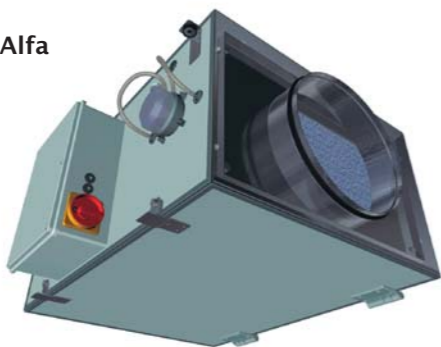

We also offer

Alfa

Alfa Cool

Key to code

Recovery unit

| | | | | |
|-----------|------------|-----------------------------|------------|----------------------------|
| HR | Type | Nominal air flow | Type | Type of sensor |
| | B (middle) | 20 (2000 m ³ /h) | H (hi-tec) | 0 (without) |
| | | | | 1 (CO ₂ sensor) |
| | | | | 2 (humidity sensor) |
| HR | B | 20 | H | 0 |