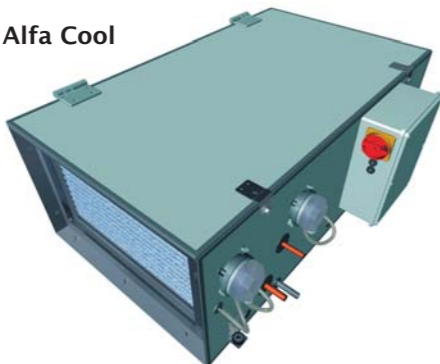

We also offer

Alfa

Alfa Cool

Key to code

Recovery unit

| | | | | |
|-----------|------------|-----------------------------|------------|----------------------------|
| HR | Type | Nominal air flow | Type | Type of sensor |
| | B (middle) | 20 (2000 m ³ /h) | H (hi-tec) | 0 (without) |
| | | | | 1 (CO ₂ sensor) |
| | | | | 2 (humidity sensor) |
| HR | B | 20 | H | 0 |