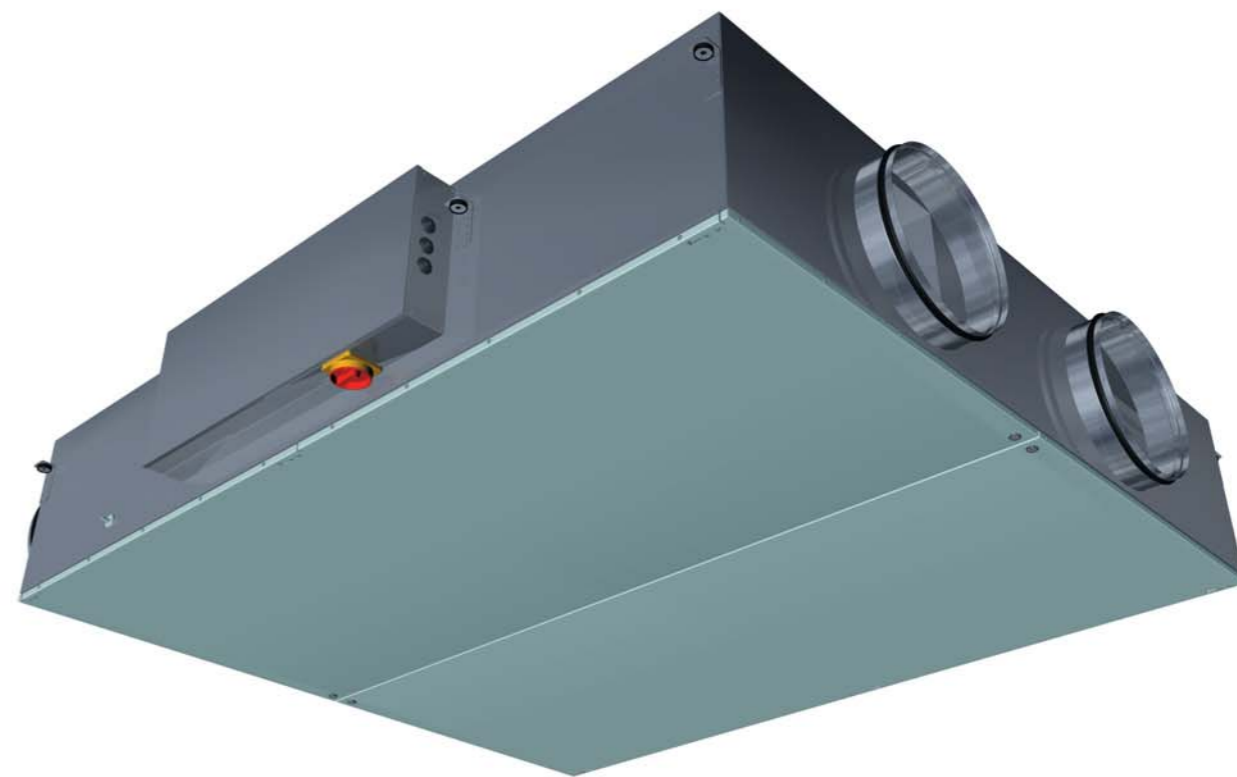

HEAT RECOVERY UNIT

AVENTIS

- efficiency of the recovery up to 90 % ●
- fully automatic control ●
- compact dimensions ●